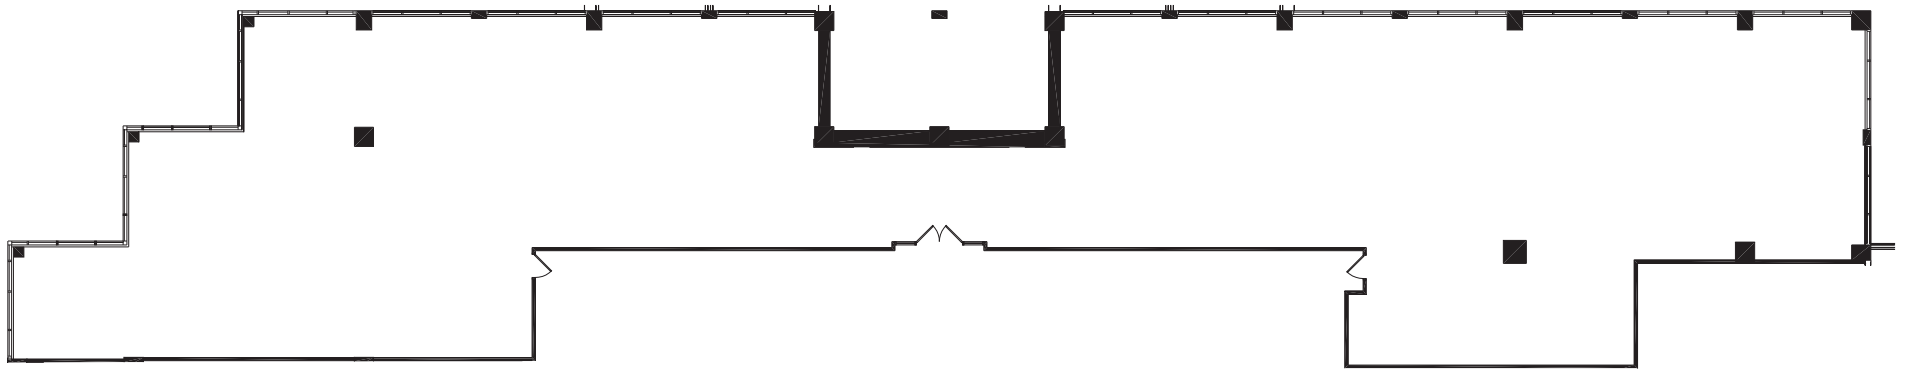

RIVERWAY WEST

9399 W HIGGINS RD, ROSEMONT, ILLINOIS

Suite 210 - 9,479 RSF