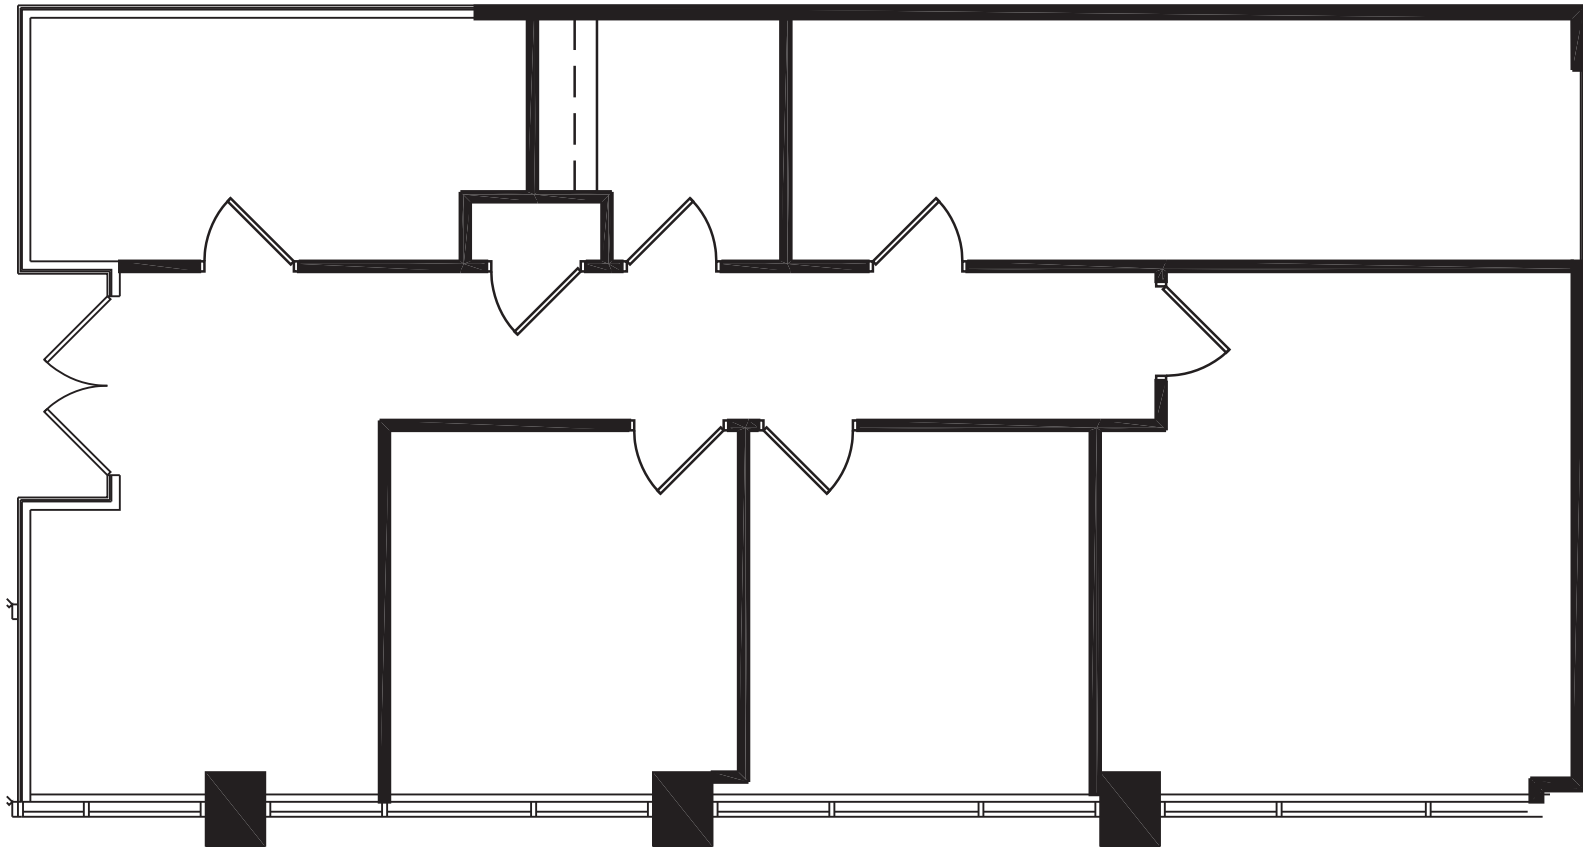

RIVERWAY WEST

9399 W HIGGINS RD, ROSEMONT, ILLINOIS

Suite 140W - 1,642 RSF