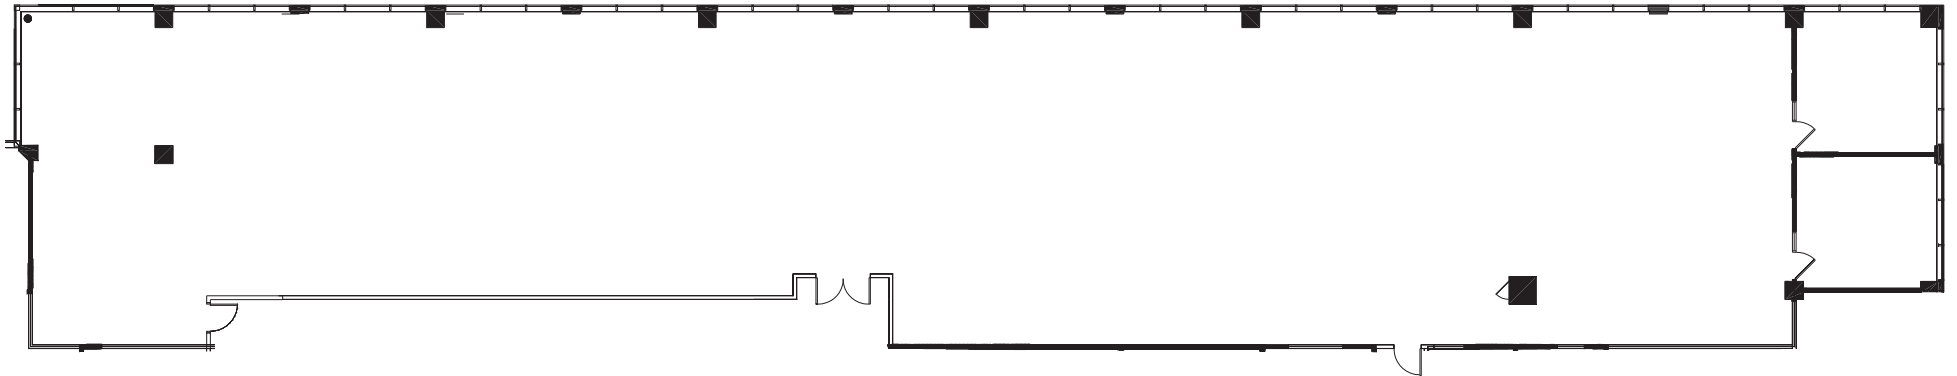

RIVERWAY CENTRAL

9377 W HIGGINS RD, ROSEMONT, ILLINOIS

Suite 850 - 8,821 RSF